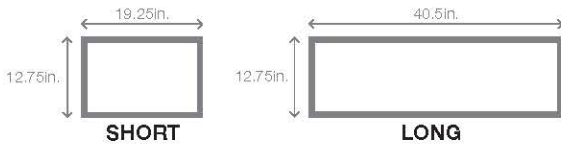

Dark Oak

Natural Oak

Carbon Oak

WINDOWS Windows for Raised Panel doors are available in two sizes: short and long.

WINDOW INSERTS All options, see page 34.

A variety of inserts are available for both short or long windows and can be added to any of the glass options to add style to your garage door facade.