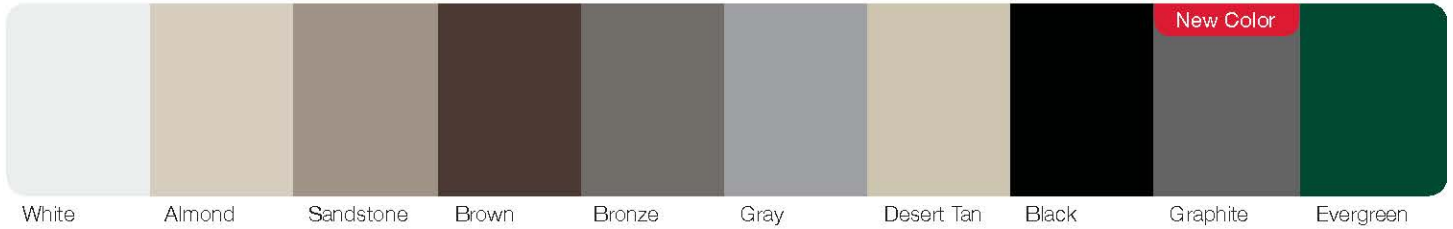

Panel Style / Model Number ³								
 Short Raised Panel	2250	2240	2255	2251	2241	2283	2206	2216
 Long Raised Panel	4250	4240	4255	4251	4241	4283	4206	4216

Personalize Your Garage Door								
Colors¹	White, Almond, and Sandstone are available on all Models.							
Brown	•	•	•	•	•	•		•
Bronze	•		•	•		•		•
Gray	•		•	•		•		•
Desert Tan	•		•	•		•		•
Black	•		•	•		•		•
Graphite						•		
Evergreen						•		
Powder Coating¹	188 Colors	188 Colors	188 Colors	188 Colors	188 Colors	188 Colors		188 Colors
Painted Woodtones¹	•		•	•				
Accents Woodtones¹						•		•
Carbon Oak						•		
Windows / Inserts	•	•	•	•	•	•	•	•
Glass	Plain, Frosted, Tinted, Obscure, and Glue Chip are available on all Models.							
Designer Glass						•	•	•

Warranty Limited Lifetime Warranty is available on all Models.

¹ Refer to your local C.H.I. Dealer for exact color and woodtones match. ² Lower steel gauge [ga.] number indicates stronger steel. ³ Model number indicates construction, window, and panel style.

Long Raised Panel shown in sandstone with optional 4p sunburst inserts and plain glass.

Raised Panel Personalizing Options

COLORS¹

POWDER COATING¹

Our in-house powder coating provides multiple color options while providing a maintenance free, durable finish.

PAINTED WOODTONES¹

Modern

Classic

ACCENTS WOODTONES¹

Walnut

Driftwood

Mahogany

Cedar