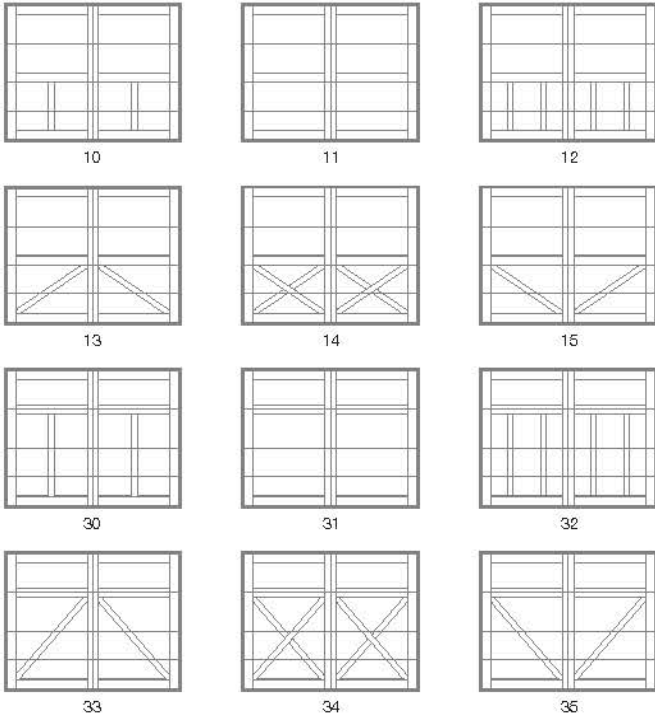

Shoreline Personalizing Options

CARRIAGE HOUSE DESIGNS

Square Tops