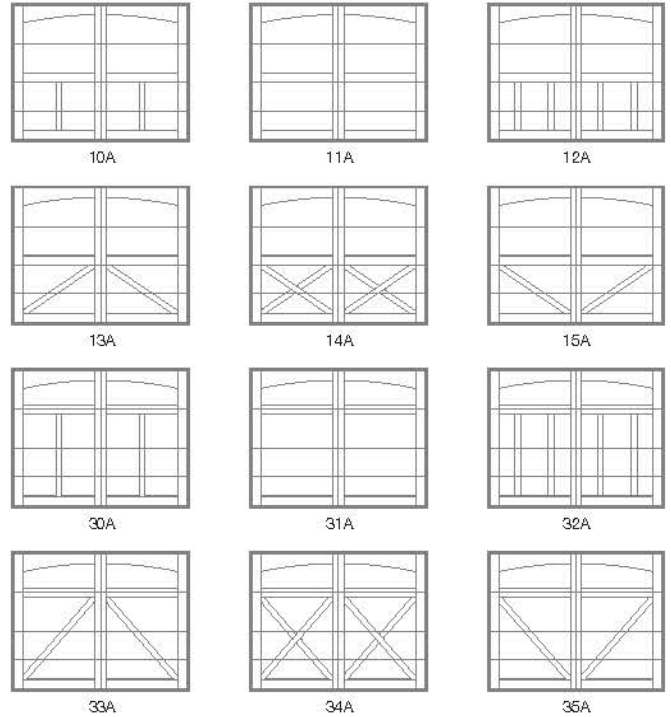

Arched Tops