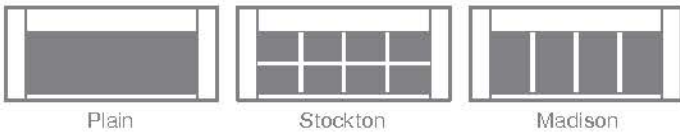

Plain

Stockton

Madison