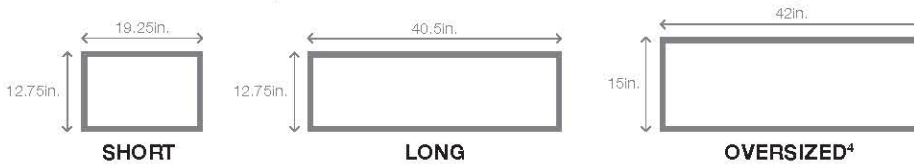

WINDOWS Windows for Skyline Flush doors are available in three sizes: short, long, and oversized⁴